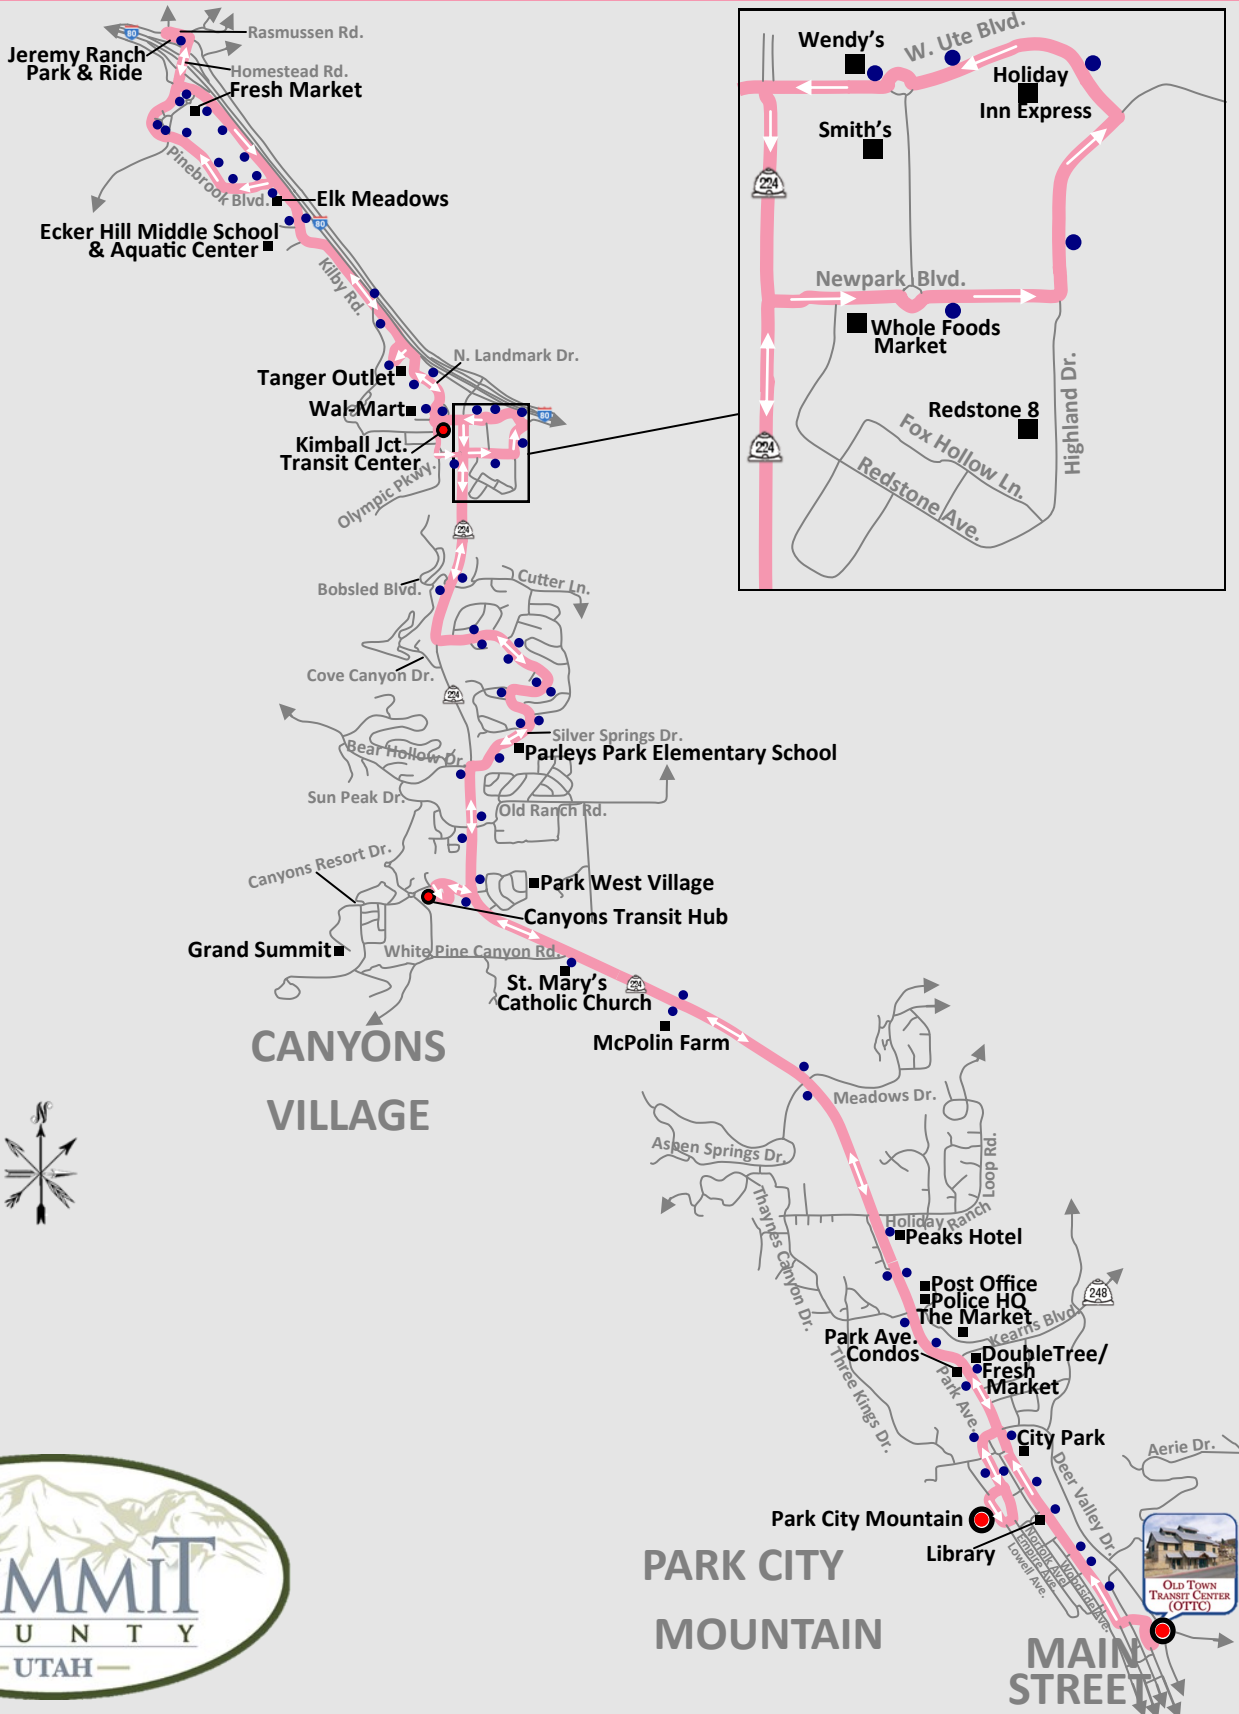

7 KIMBALL JUNCTION WEST

HOURS 7:10 A.M. — 11:40 P.M.

30 MINUTE FREQUENCY