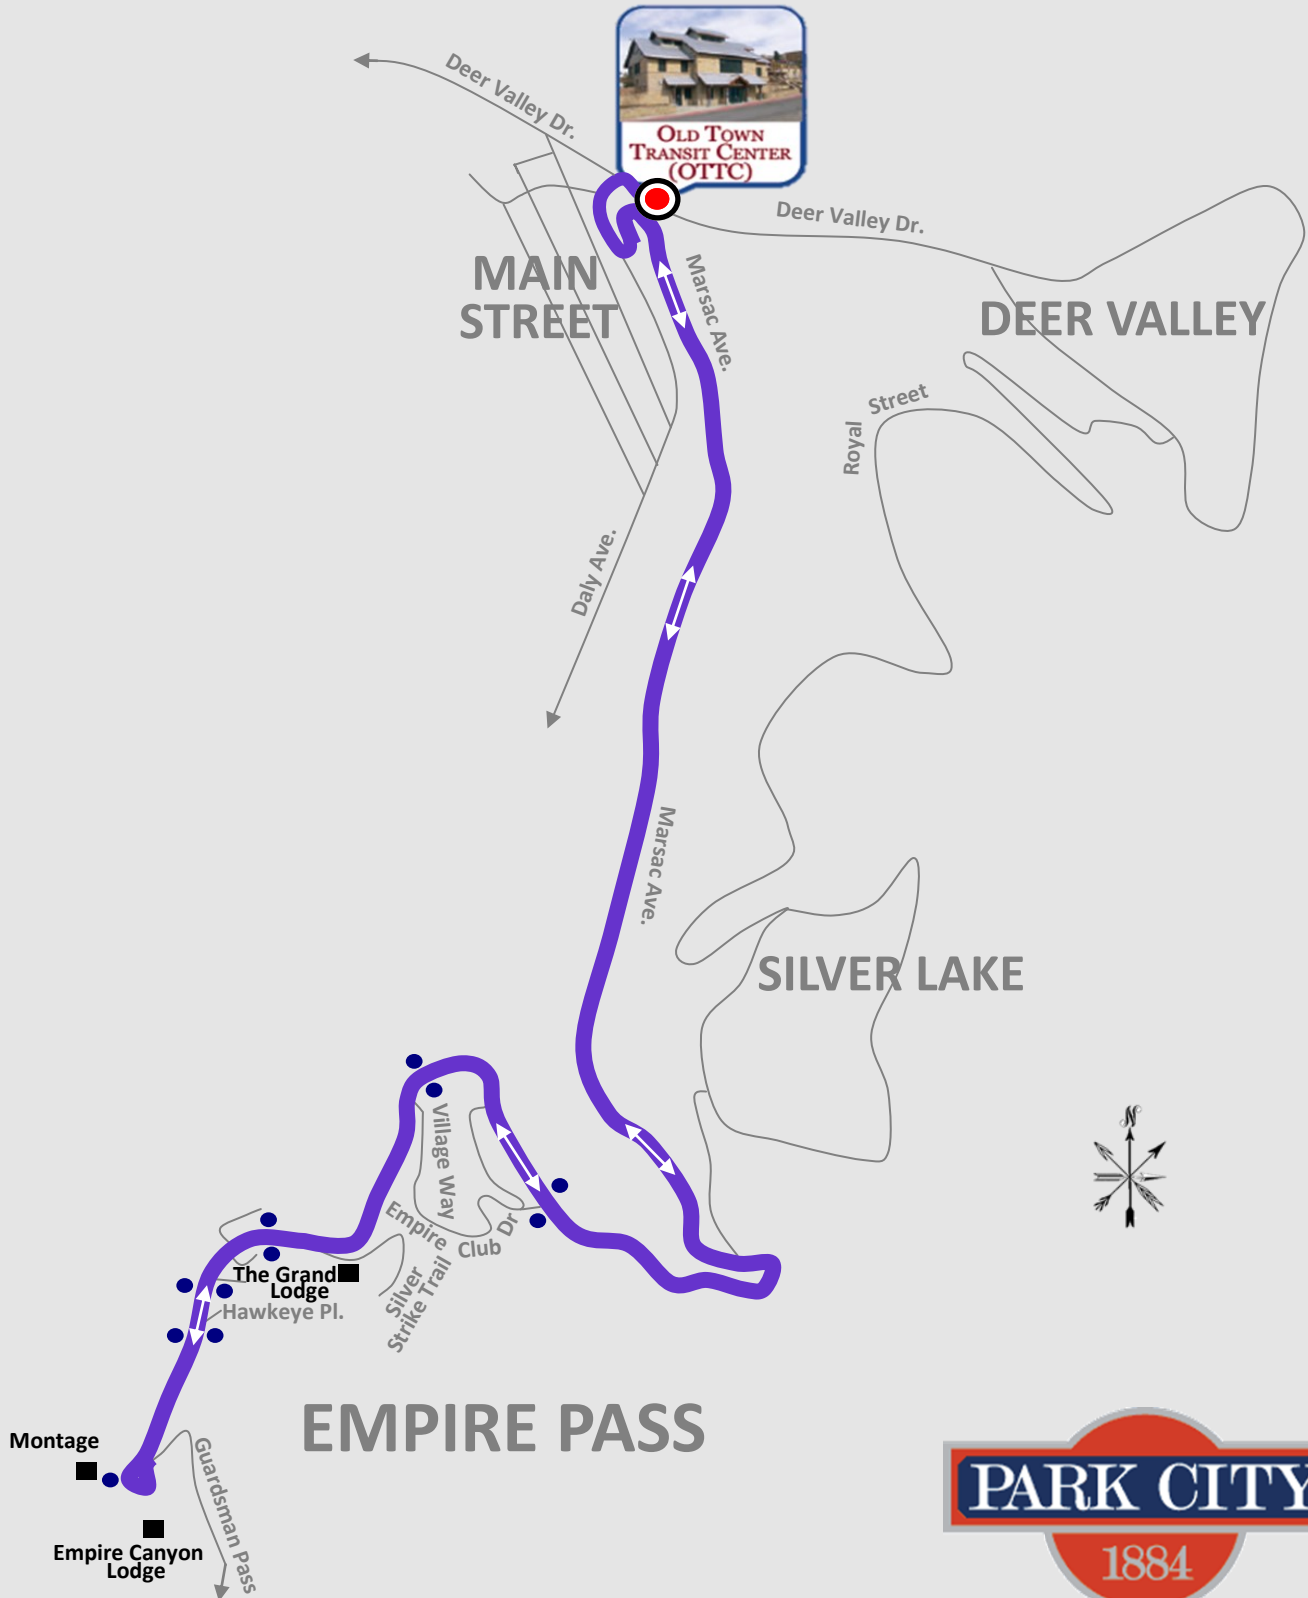

9 EMPIRE PASS

HOURS 6:35 A.M. — 11:05 P.M.

30 MINUTE FREQUENCY

Winter Service Timetable

9 PURPLE EMPIRE PASS

Peak Service

Hourly Departures

:05 :35

:10 :40

:20 :50

:24 :54

:35 :05

Departure Locations:

Main Street (Old Town Transit Center) *(First Bus 6:35am; Last Bus 11:05pm)*

Empire Club Dr. (Lower) *(First Bus 6:40am; Last Bus 11:10pm)*

Montage & Empire Canyon Lodge *(First Bus 6:50am; Last Bus 11:20pm)*

Empire Club Dr. (Lower) *(First Bus 6:54am; Last Bus 11:24pm)*

Main Street (Old Town Transit Center) *(First Bus 6:35am; Last Bus 11:05pm)*