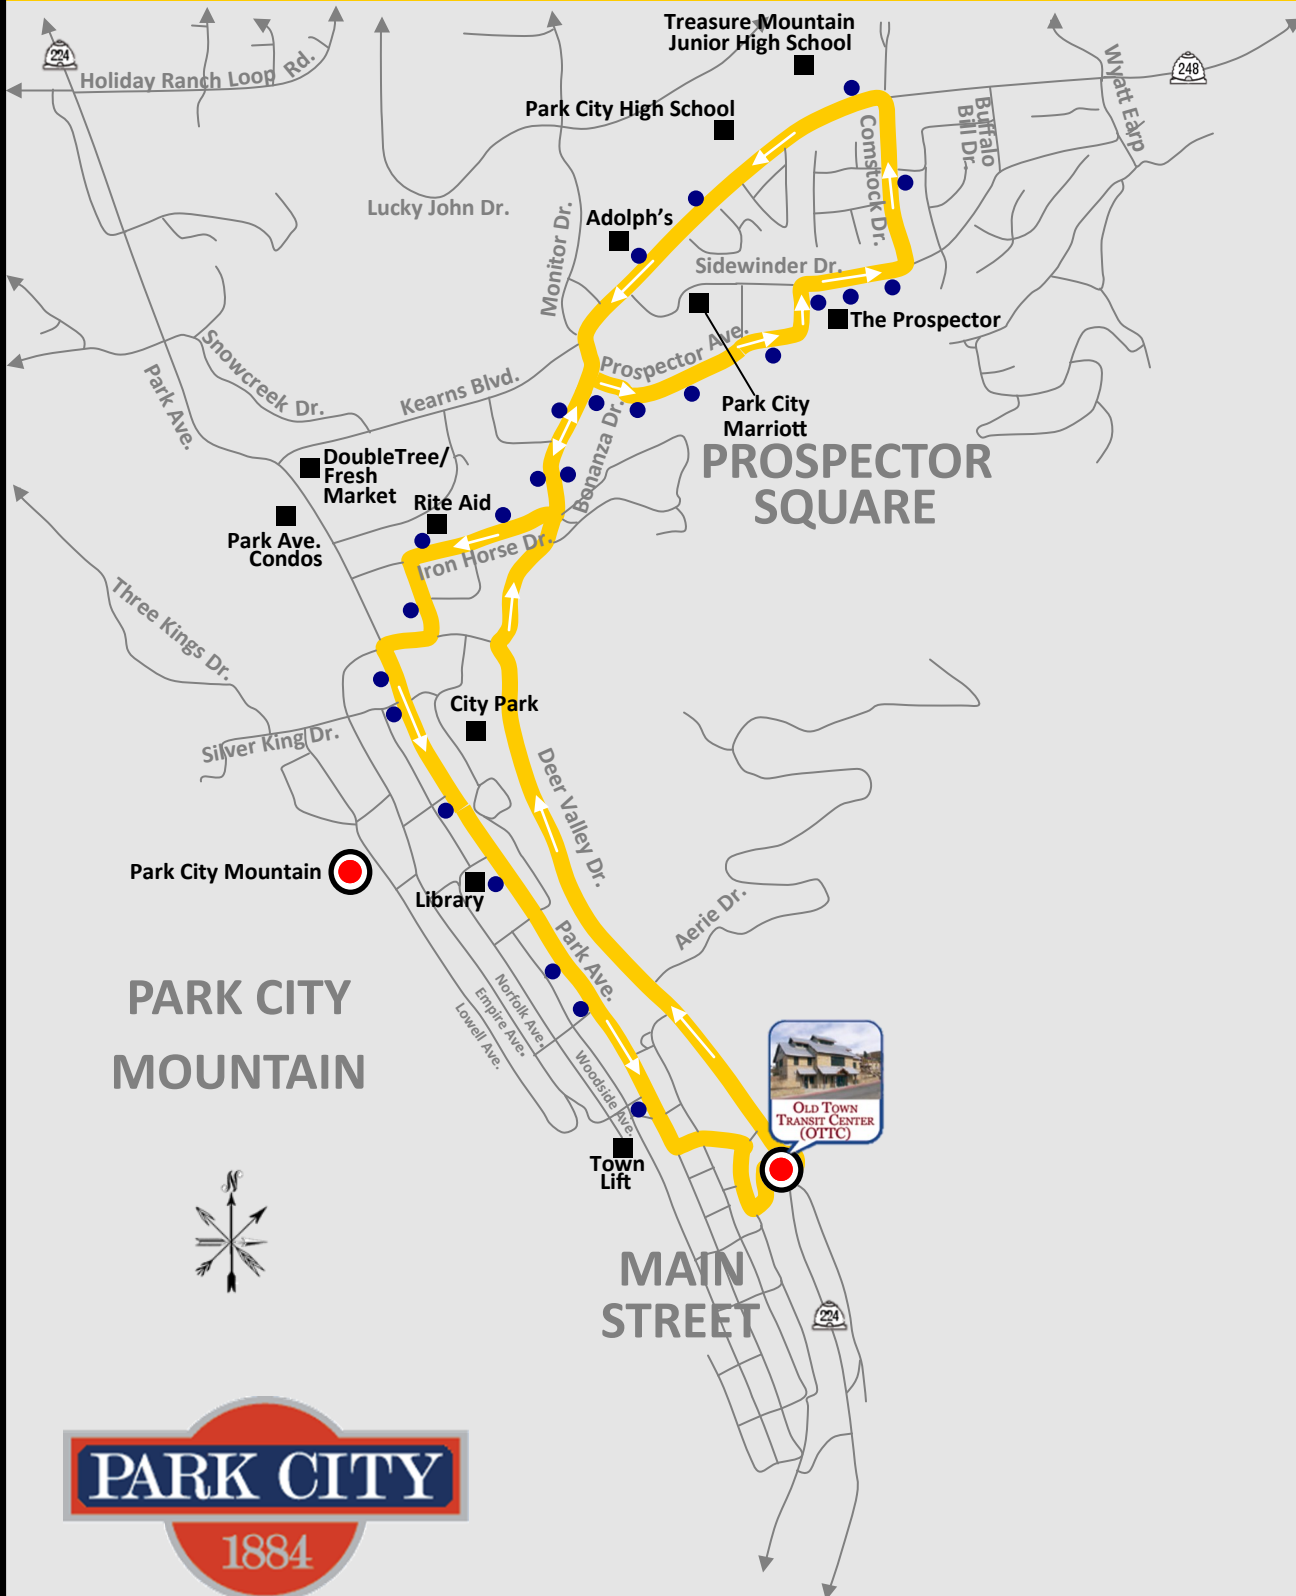

5 PROSPECTOR EXPRESS

HOURS 7:01 A.M. — 11:41 P.M.

20 MINUTE FREQUENCY